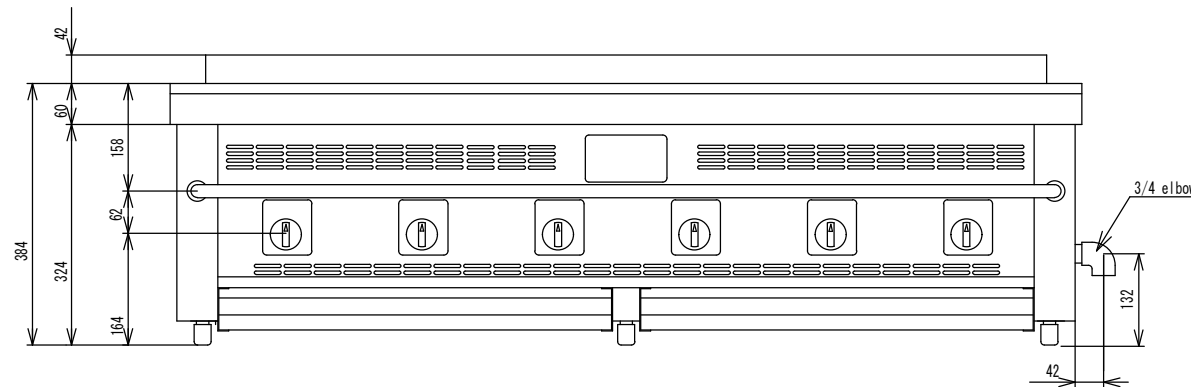

Name of Model		KA-135G	
Dimension (mm)	Width	1,340	
	Length	610	
	Height	384	
Gas Consumption	Naturalgas	31.4 KW	
	LPG	31.4 KW	
Ignition		Piezo spark ignition	
Gas connection (Inside Dia.)	Naturalgas	3/4 elbow	
	LPG	3/4 elbow	
Weight (Kg)		95 Kg	
Clearance from flammable materials (cm)	Around the griller	upper	hood
		side	20
		back	15
		front	_____
	Structure of a Floor		Structure of non-combustible