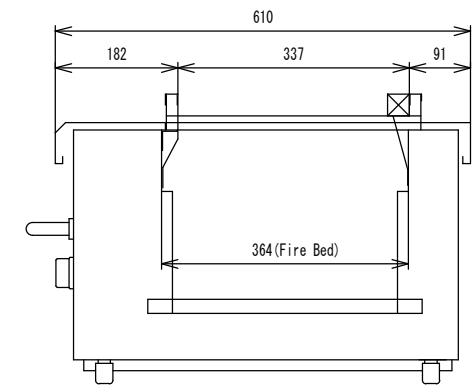

Name of Model		KA-135G	
Dimension (mm)	Width	1,340	
	Length	610	
	Height	384	
Gas Consumption	Naturalgas	31.4 KW	
	LPG	31.4 KW	
Ignition		Piezo spark ignition	
Gas connection (Inside Dia.)	Naturalgas	3/4 elbow	
	LPG	3/4 elbow	
Weight (Kg)		95 Kg	
Clearance from flammable materials (cm)	Around the griller	upper	hood
		side	20
		back	15
		front	_____
	Structure of a Floor		Structure of non-combustible