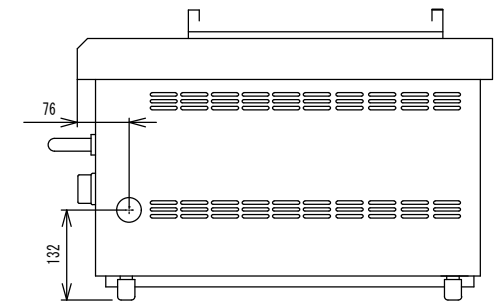

Name of Model		KA-135G	
Dimension (mm)	Width	1,340	
	Length	610	
	Height	384	
Gas Consumption	Naturalgas	31.4 KW	
	LPG	31.4 KW	
Ignition		Piezo spark ignition	
Gas connection (Inside Dia.)	Naturalgas	3/4 elbow	
	LPG	3/4 elbow	
Weight (Kg)		95 Kg	
Clearance from flammable materials (cm)	Around the griller	upper	hood
		side	20
		back	15
		front	_____
	Structure of a Floor		Structure of non-combustible