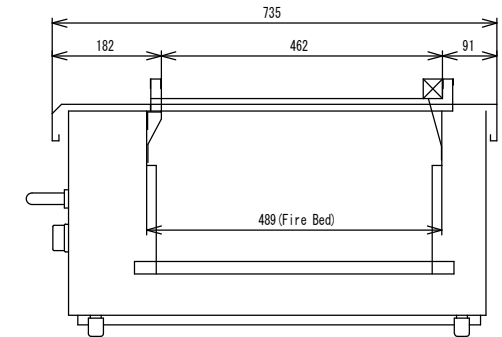

Name of Model		KAW-195G	
Dimension (mm)	Width	1,940	
	Length	735	
	Height	384	
Gas Consumption	Naturalgas	66.0 KW	
	LPG	66.0 KW	
Ignition		Piezo spark ignition	
Gas connection (Inside Dia.)	Naturalgas	4/4 elbow (25A)	
	LPG	4/4 elbow (25A)	
Weight (Kg)			
Clearance from flammable materials (cm)	Around the grill	upper	hood
		side	20
		back	15
		front	
		Structure of a Floor	Structure of non-combustible