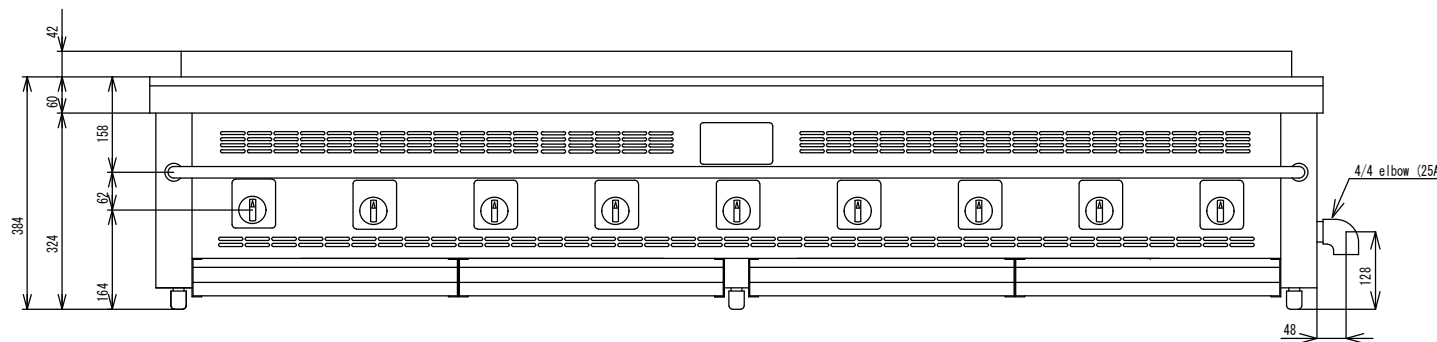

Name of Model		KAW-195G	
Dimension (mm)	Width	1,940	
	Length	735	
	Height	384	
Gas Consumption	Naturalgas	66.0 KW	
	LPG	66.0 KW	
Ignition		Piezo spark ignition	
Gas connection (Inside Dia.)	Naturalgas	4/4 elbow (25A)	
	LPG	4/4 elbow (25A)	
Weight (Kg)			
Clearance from flammable materials (cm)	Around the grill	upper	hood
		side	20
		back	15
		front	
		Structure of a Floor	Structure of non-combustible