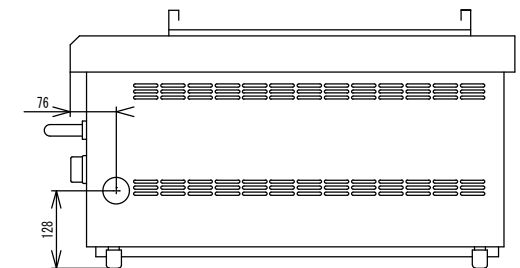

Name of Model		KAW-195G	
Dimension (mm)	Width	1,940	
	Length	735	
	Height	384	
Gas Consumption	Naturalgas	66.0 KW	
	LPG	66.0 KW	
Ignition		Piezo spark ignition	
Gas connection (Inside Dia.)	Naturalgas	4/4 elbow (25A)	
	LPG	4/4 elbow (25A)	
Weight (Kg)			
Clearance from flammable materials (cm)	Around the grill	upper	hood
		side	20
		back	15
		front	
		Structure of a Floor	Structure of non-combustible