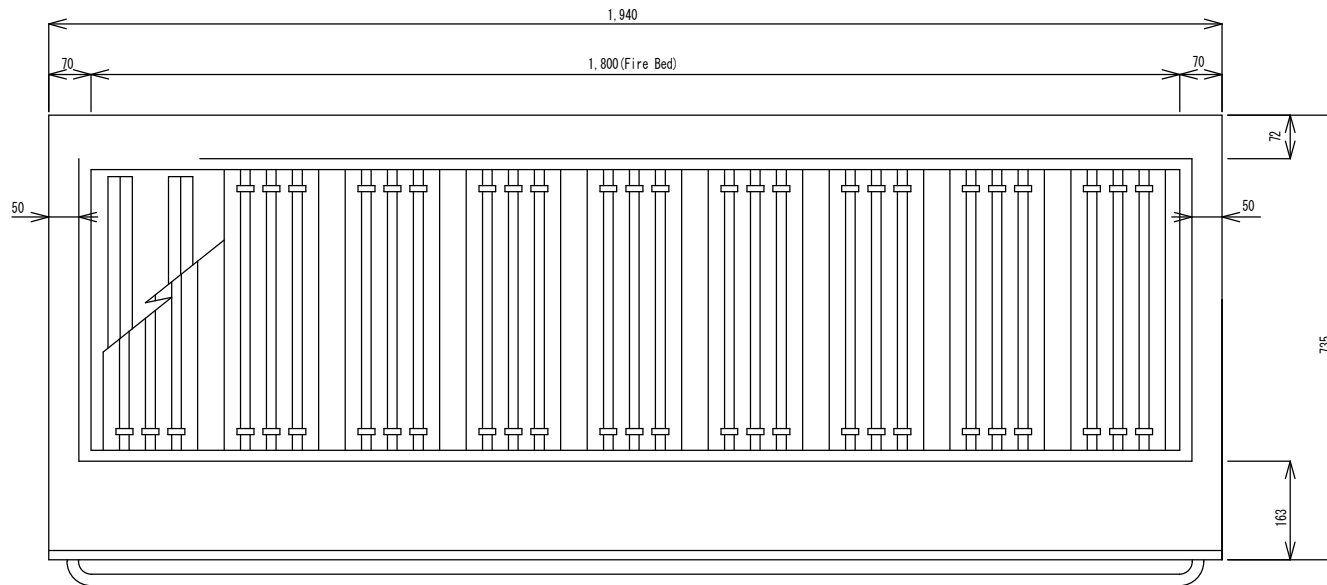

Name of Model		KAW-195G	
Dimension (mm)	Width	1,940	
	Length	735	
	Height	384	
Gas Consumption	Naturalgas	66.0 KW	
	LPG	66.0 KW	
Ignition		Piezo spark ignition	
Gas connection (Inside Dia.)	Naturalgas	4/4 elbow (25A)	
	LPG	4/4 elbow (25A)	
Weight (Kg)			
Clearance from flammable materials (cm)	Around the grill	upper	hood
		side	20
		back	15
		front	
		Structure of a Floor	Structure of non-combustible