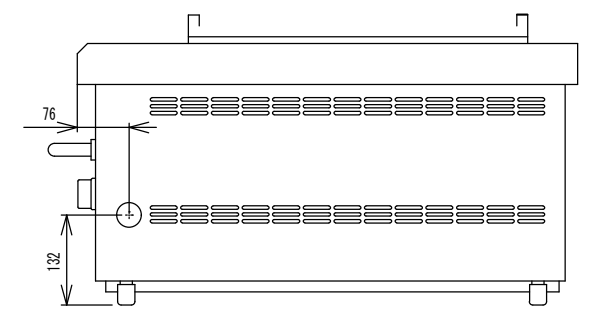

Name of Model		KAW-135G	
Dimension (mm)	Width	1,340	
	Length	735	
	Height	384	
Gas Consumption	Naturalgas	44.0 KW	
	LPG	44.0 KW	
Ignition		Piezo spark ignition	
Gas connection (Inside Dia.)	Naturalgas	3/4 elbow	
	LPG	3/4 elbow	
Weight (Kg)			
Clearance from flammable materials (cm)	Around the griller	upper	hood
		side	20
		back	15
		front	_____
Structure of a Floor		Structure of non-combustible	