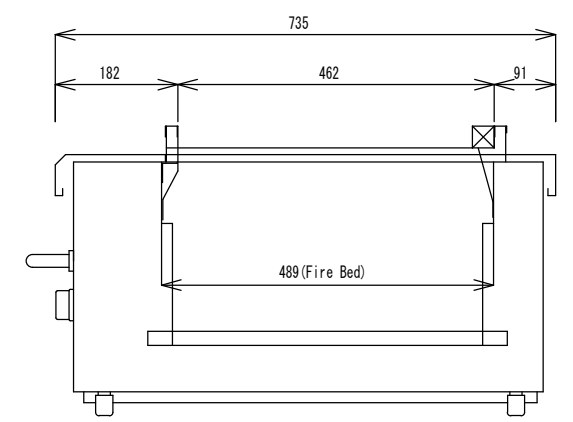

Name of Model		KAW-135G	
Dimension (mm)	Width	1,340	
	Length	735	
	Height	384	
Gas Consumption	Naturalgas	44.0 KW	
	LPG	44.0 KW	
Ignition		Piezo spark ignition	
Gas connection (Inside Dia.)	Naturalgas	3/4 elbow	
	LPG	3/4 elbow	
Weight (Kg)			
Clearance from flammable materials (cm)	Around the griller	upper	hood
		side	20
		back	15
		front	_____
Structure of a Floor		Structure of non-combustible	