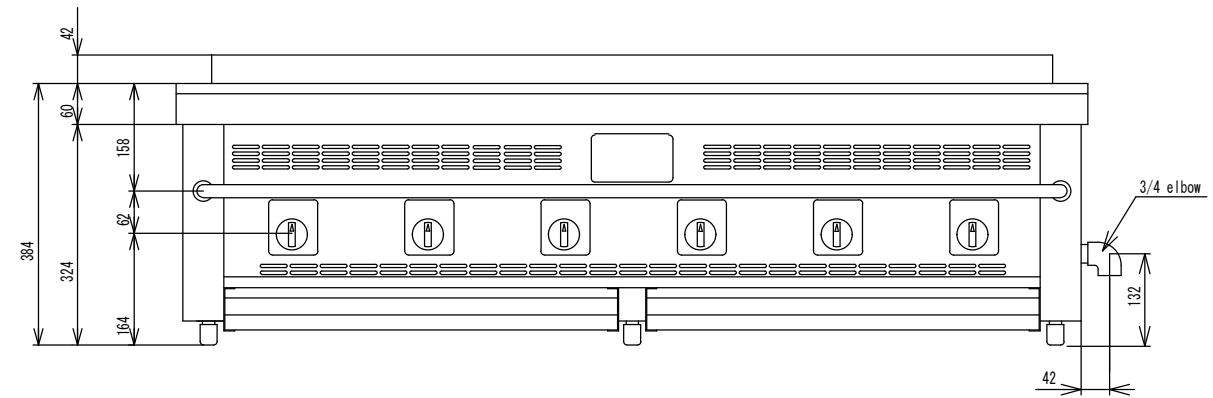

Name of Model		KAW-135G	
Dimension (mm)	Width	1,340	
	Length	735	
	Height	384	
Gas Consumption	Naturalgas	44.0 KW	
	LPG	44.0 KW	
Ignition		Piezo spark ignition	
Gas connection (Inside Dia.)	Naturalgas	3/4 elbow	
	LPG	3/4 elbow	
Weight (Kg)			
Clearance from flammable materials (cm)	Around the griller	upper	hood
		side	20
		back	15
		front	_____
Structure of a Floor		Structure of non-combustible	